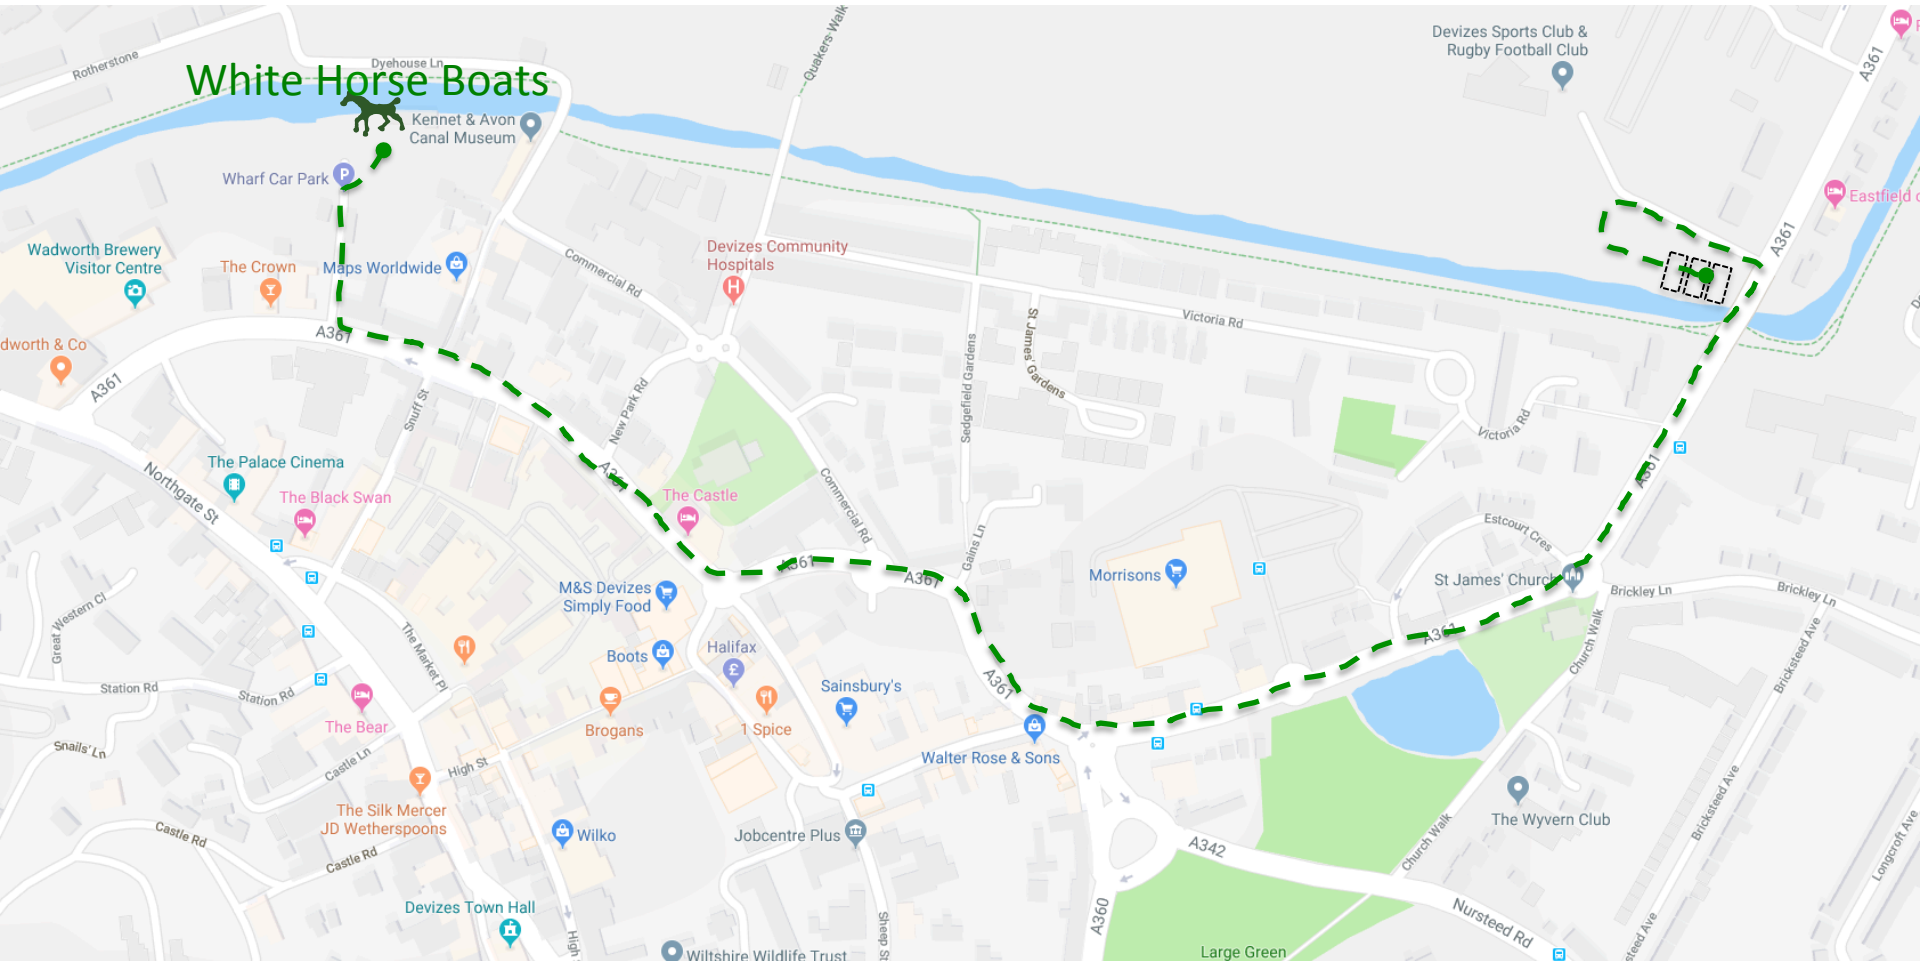

# DIRECTIONS Parking At Devizes Rugby Club

Please display your permit and park in the corner of the car park nearest the bridge and canal.  
Walk back to Devizes Wharf along the towpath.